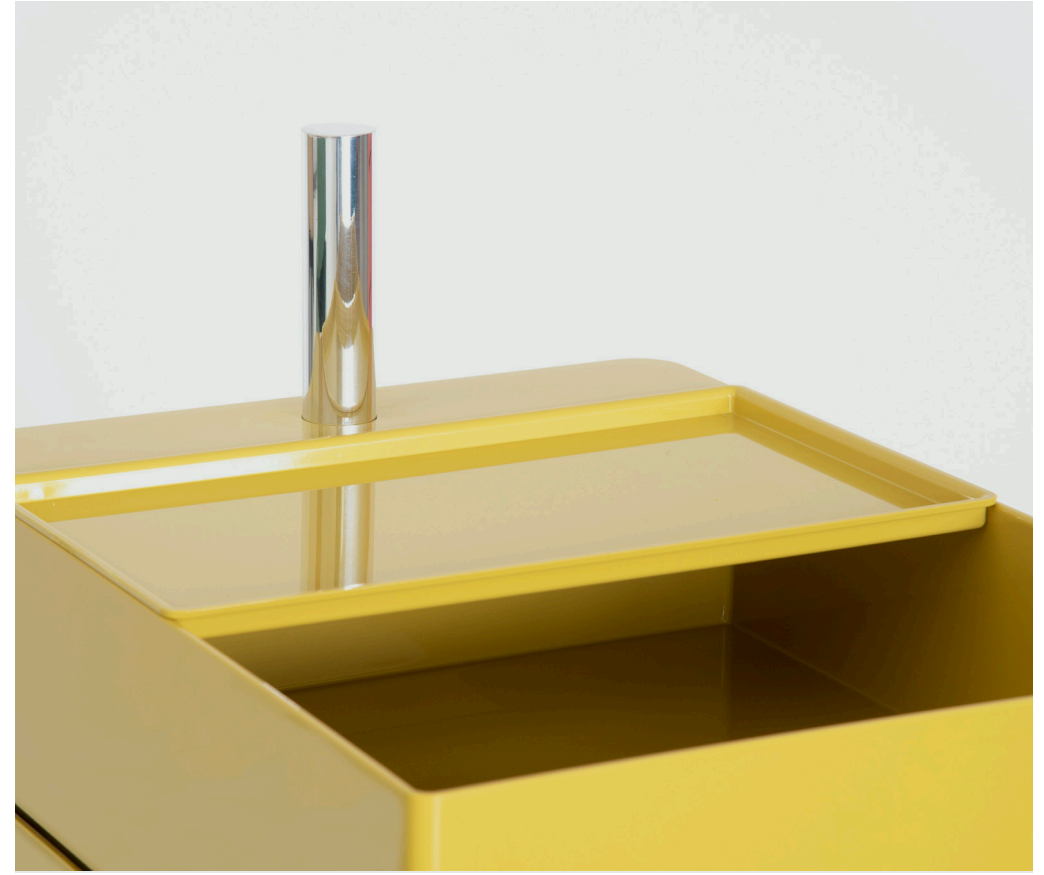

MAGIS

360° Container by Konstantin Grcic

Konstantin Grcic

Profile:

Konstantin Grcic (*1965) was trained as a cabinet maker at The John Makepeace School for Craftsmen in Wood before studying Design at the Royal College of Art in London. Today Konstantin Grcic Design is based in Berlin and active in several fields ranging from industrial design projects, exhibition design and collaborations in architecture and fashion. Among his producers, besides Magis, are Artek, Authentics, Cassina, ClassiCon, Flos, Flötotto, Kettal, Laufen, Mattiazzi, Muji, Mutina, Nespresso, Plank, Serafino Zani and Vitra. From the fashion and lifestyle sector, Audi, Hugo Boss, Issey Miyake, Louis Vuitton,

Prada, Rado and smart/Daimler are some of his clients. Many of his products have been awarded international design prizes. He received the Compasso d'Oro in 2001 for the Mayday lamp (Flos), 2011 for the Myto chair (Plank) and 2016 for the OK lamp (Flos). For Tom and Jerry from Magis' series The Wild Bunch he received the German Design Award in Gold in 2011. Grcic defines function in human terms, combining formal strictness with considerable mental acuity and humour. His work is characterised by a careful research into the history of art, design and architecture and his passion for technology and materials.

360° comes
in two heights,
either with 5

or 10 single
drawers made
of glossy ABS.

Information

Product

Drawer units on wheels for domestic use and contract (bars and home office).
Materials: glossy ABS. Joining tube in aluminium.