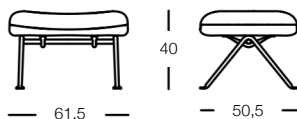

OFFICINA LOUNGE COLLECTION

by Ronan & Erwan Bouroullec

Officina Lounge Chair

Officina Lounge Chair / High Back

Officina Sofa / 2 Seater

Officina Sofa / 3 Seater

Officina Ottoman

Officina Loinrest Cushion

MAGIS

*all sizes in cm

OFFICINA LOUNGE COLLECTION

by Ronan & Erwan Bouroullec

Officina Low Chair

Officina Low Table 47

Officina Low Table 42

Officina Low Table 90