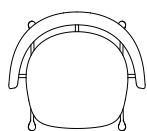

OFFICINA LOUNGE COLLECTION

by Ronan & Erwan Bouroullec

Officina Lounge Chair

Officina Lounge Chair / High Back

Officina Sofa / 2 Seater

Officina Sofa / 3 Seater

Officina Ottoman

Officina Loinrest Cushion

MAGIS

*all sizes in cm

OFFICINA LOUNGE COLLECTION

by Ronan & Erwan Bouroullec

Officina Low Chair

Officina Low Table 47

Officina Low Table 42

Officina Low Table 90