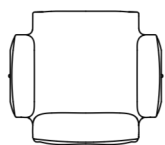

OFFICINA LOUNGE COLLECTION

by Ronan & Erwan Bouroullec

Officina Lounge Chair

Officina Lounge Chair / High Back

Officina Sofa / 2 Seater

Officina Sofa / 3 Seater

Officina Ottoman

Officina Loinrest Cushion

MAGIS

*all sizes in cm

OFFICINA LOUNGE COLLECTION

by Ronan & Erwan Bouroullec

Officina Low Chair

Officina Low Table 47

Officina Low Table 42

Officina Low Table 90